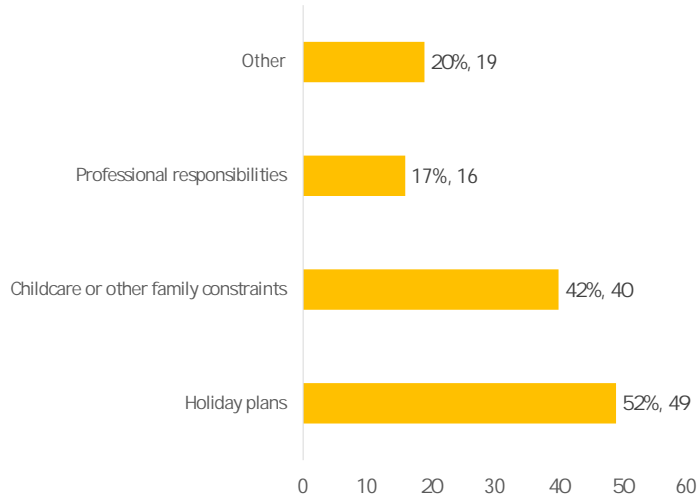

Handwritten musical notation on a staff, including notes, rests, and a treble clef.

Handwritten musical notation on a staff, including notes, rests, and a treble clef.

...
 ... (%)
 ... 11% ... (33%)
 ...

... (%)
 ...

... (%)
 ... (2%).
 ... 11% ... 1 % ...

Figure 15: Staff factors affecting their ability to participate in graduation

Figure 16: Faculty factors affecting their ability to participate in graduation

Figure 17: If there is just one graduate on ceremony a year, should it be scheduled on main campus (staf)

Figure 18: If there is just one graduate on ceremony a year, should it be scheduled on main campus (faculty)