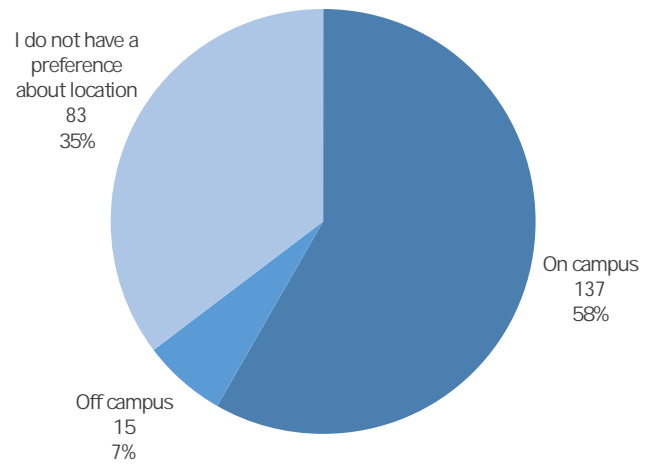

Figure 17: If there is just one graduate on ceremony a year, should it be scheduled on main campus (staf)

Figure 18: If there is just one graduate on ceremony a year, should it be scheduled on main campus (faculty)

201

201

1/2

...

...

...

Handwritten musical notation consisting of several lines of notes and rests on a staff.

.....