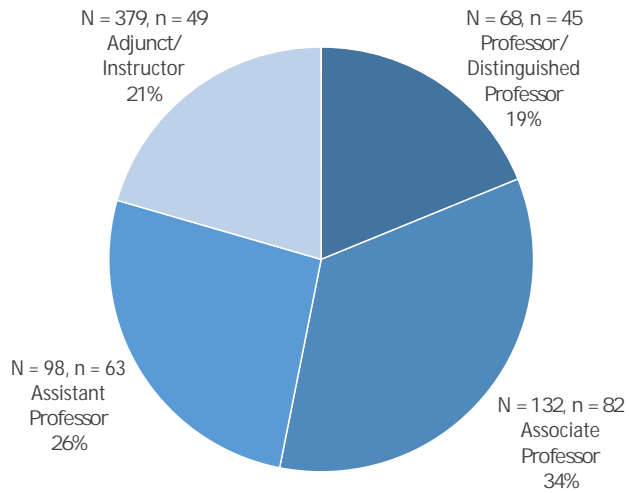

Handwritten musical notation on a single staff, featuring various rhythmic values and notes.

1. 2. 3.

1. 2. 3. 4. 5. 6. 7. 8. 9. 10.

Figure 1: Respondents to Targeted Staff Survey of 214 Employees with Graduat on Ceremony Responsibilities

Handwritten musical notation on a staff, including notes, rests, and a treble clef.

Handwritten musical notation on a staff, including notes, rests, and a treble clef.

...
 ... (%)
 ... 11% ... (33%)
 ...